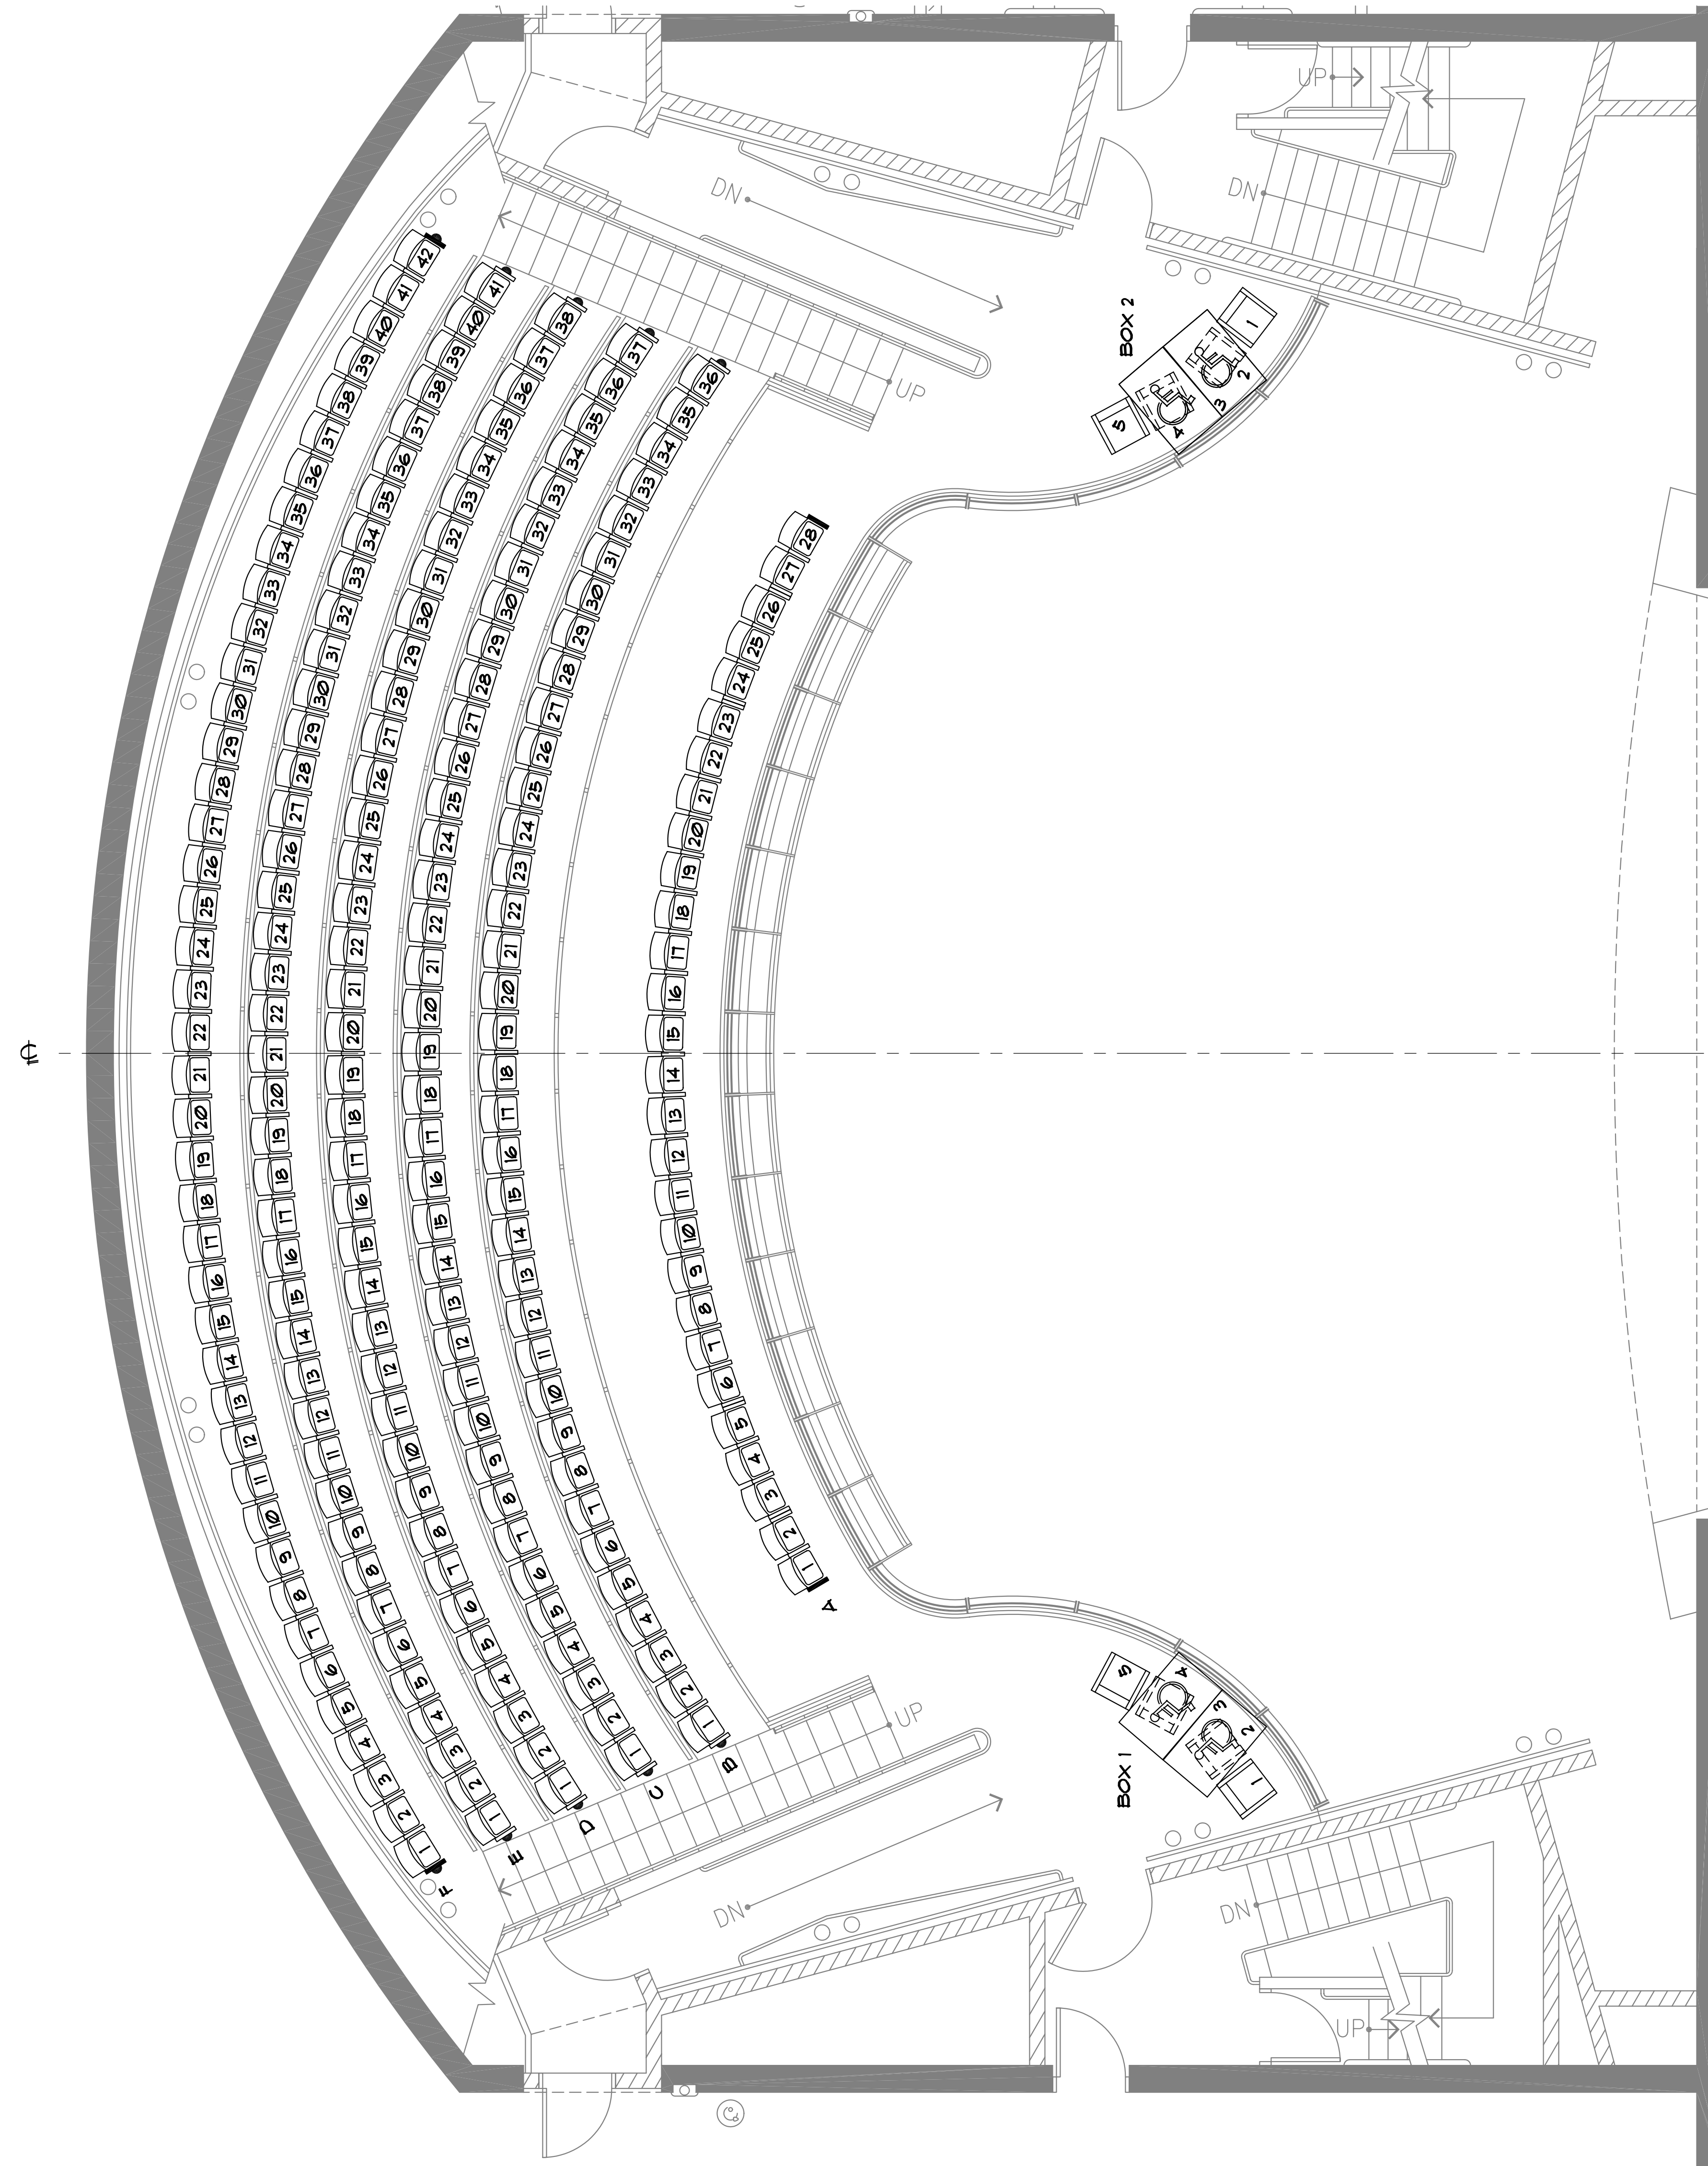

1 PLAN AT ORCHESTRA LEVEL

1/4" = 1'-0"

1 PLAN AT BALCONY LEVEL

1/4" = 1'-0"